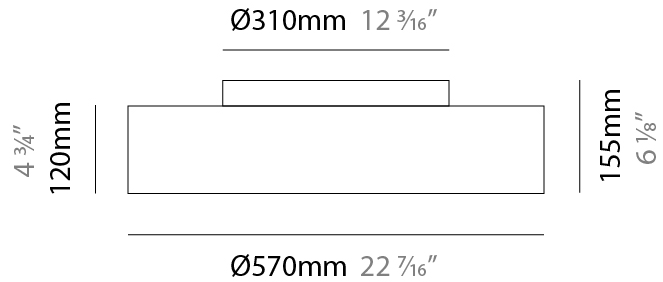

PROJECT	_____
TYPE	_____
SPECIFIER	_____
QUANTITY	_____
DATE	_____

SIGN DRUM SURFACE

A202010-

base number   Finish   Diffuser
Options

1. To build a product code in our configurator select the specify button on the base model # product page
2. To build a manual product code on this datasheet choose from the options listed below in blue font and add the suffix to the base model #

GENERAL

Series: Sign Drum
Partner: Zaneen
Division: Architectural
Installation: Surface
Product Type: Ceiling Surface
Mounting Location: Ceiling
Light Distribution: Direct

PHYSICAL

Shape: Round
Diameter (mm): 570
Diameter (in): 22 ⁷/₁₆
Height (mm): 155
Height (in): 6 ¹/₈
Diffuser: [Opal](#) / [Microprism](#) / [Sparkling Secret](#) / [Vintage Industrial](#)
Fixture Finish: [MBK](#) / [MBG](#) / [MWH](#) / [MWG](#)
Fixture Material: Aluminum

ELECTRICAL

Lamp Type: LED
Input Wattage (W): 49
Input Voltage (V): 120 - 277
Constant Current (MA): 350

LED

Color Temperature (°K): 2700-6500 Tunable White
CRI: >90 CRI
Lamp Life (hrs): 60000

OPTICAL

RATINGS AND CERTIFICATIONS

Certified By: Certified for North American Standards
IP rating: IP20