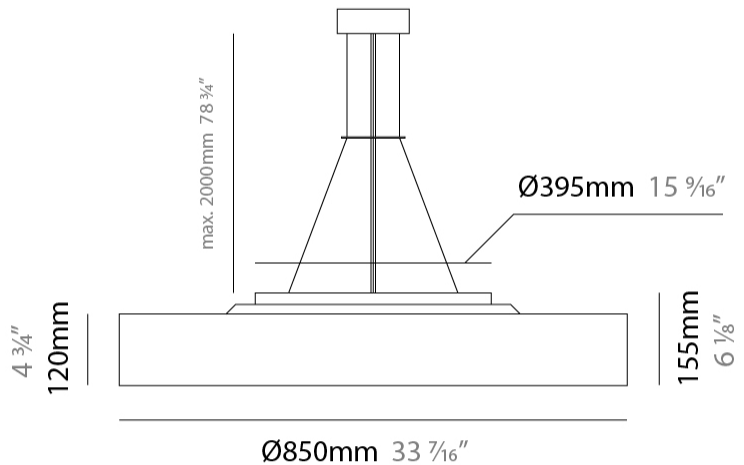

GENERAL

Series: Sign Drum
Partner: Zaneen
Division: Architectural
Installation: Suspension
Product Type: Pendant
Mounting Location: Ceiling
Light Distribution: Direct / Indirect

PHYSICAL

Shape: Round
Diameter (mm): 850
Diameter (in): 33 7/16
Height (mm): 155
Height (in): 6 1/8
Max. Overall Height (mm): 2155
Max. Overall Height (in): 84 3/16
Diffuser: [Opal](#) / [Microprism](#) / [Sparkling Secret](#) / [Vintage Industrial](#)
Fixture Finish: [MBK](#) / [MBG](#) / [MWH](#) / [MWG](#)
Fixture Material: Aluminum
Cable Details: 2000mm/78 3/4 Transparent PVC power cable

ELECTRICAL

Lamp Type: LED
Input Wattage (W): 106
Total Output Wattage (W): 76 / 12
Dimming: Tri-Mode (Non-Dimming and Phase Dimming (120Vac only) and 0-10V Dimming)
Driver Included: Yes
Driver Location: Integrated
Driver Type: Constant Current - Universal
Driver Class: Class 2
Input Voltage (V): 120 - 277
Constant Current (MA): 600 / 350

LED

Color Temperature (°K): [2700](#) / [3000](#) / [3500](#) / [4000](#)
Max. Delivered Lumen (lm): [10515](#) / [10854](#) / [11374](#) / [12577](#)
Nominal Lumen (lm): [13737](#) / [14178](#) / [14858](#) / [16429](#)
CRI: >90 CRI
Lamp Life (hrs): 60000

OPTICAL

RATINGS AND CERTIFICATIONS

Certified By: Certified for North American Standards
IP rating: IP20

PROJECT	_____
TYPE	_____
SPECIFIER	_____
QUANTITY	_____
DATE	_____