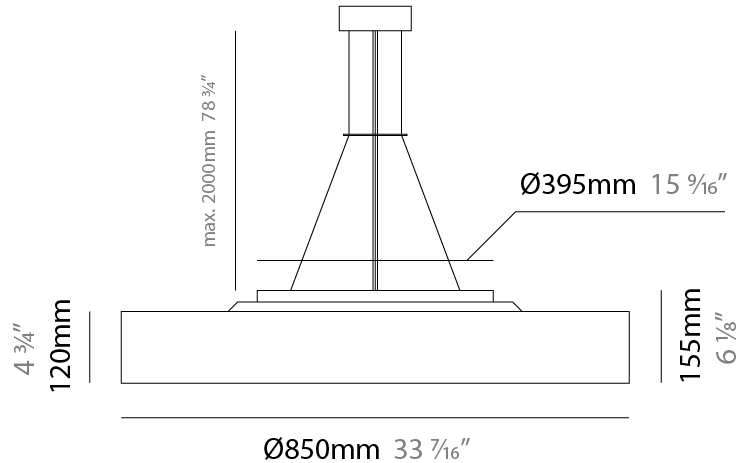

SIGN DRUM SUSPENSION

A201062-

base number   Finish   Diffuser
Options

1. To build a product code in our configurator select the specify button on the base model # product page
2. To build a manual product code on this datasheet choose from the options listed below in blue font and add the suffix to the base model #

GENERAL

Series: Sign Drum
Partner: Zaneen
Division: Architectural
Installation: Suspension
Product Type: Pendant
Mounting Location: Ceiling
Light Distribution: Direct / Indirect

PHYSICAL

Shape: Round
Diameter (mm): 850
Diameter (in): 33 ⁷/₁₆
Height (mm): 155
Height (in): 6 ¹/₈
Max. Overall Height (mm): 2155
Max. Overall Height (in): 84 ³/₁₆
[Diffuser: Opal / Microprism / Sparkling Secret / Vintage Industrial](#)
[Fixture Finish: MBK / MBG / MWH / MWG](#)
Fixture Material: Aluminum
Cable Details: 2000mm/78 3/4 Transparent PVC power cable

ELECTRICAL

Lamp Type: LED
Input Wattage (W): 101
Input Voltage (V): 120 - 277
Constant Current (MA): 350

LED

Color Temperature (°K): 2700-6500 Tunable White
CRI: >90 CRI
Lamp Life (hrs): 60000

OPTICAL

RATINGS AND CERTIFICATIONS

Certified By: Certified for North American Standards
IP rating: IP20

PROJECT
TYPE
SPECIFIER
QUANTITY
DATE